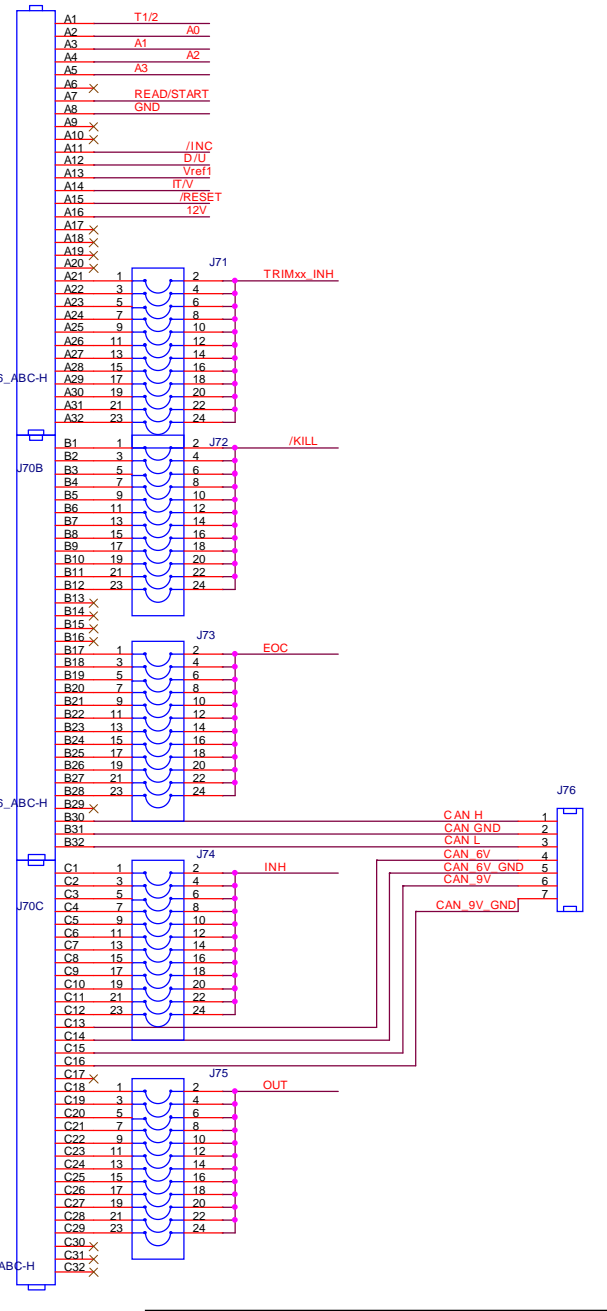

J7D

J6D

J5D

J70A

Title		ATLAS POWER PP2 Base	
Size	Document Number	Latorre Stefano	Rev 2
Date:	Monday, December 08, 2003	Sheet	4 of 4