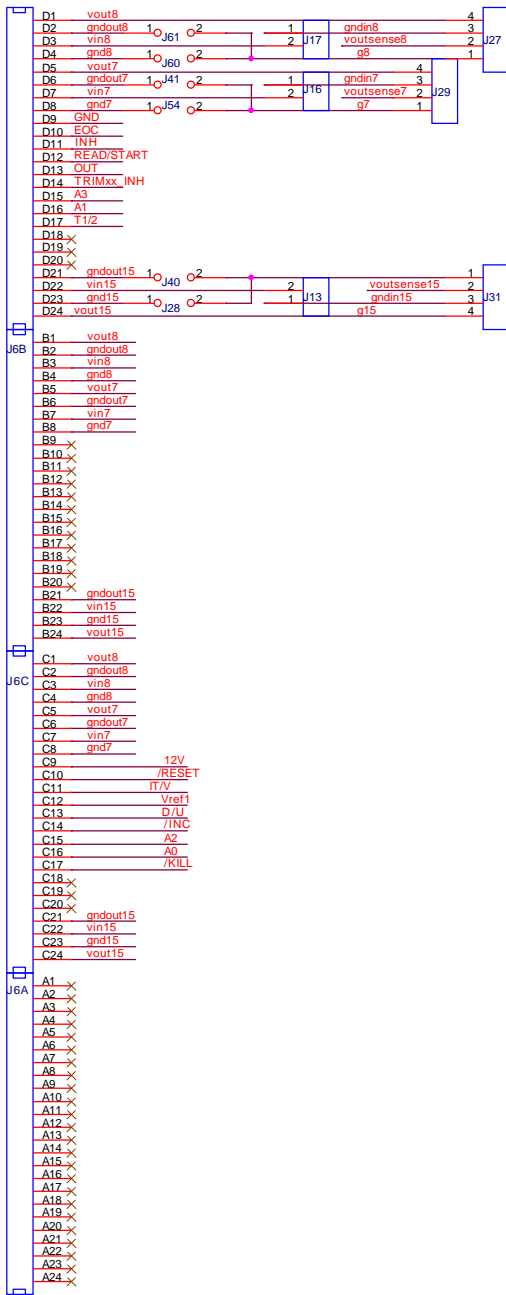

J7D

J6D

J5D

J70A

Title		ATLAS POWER PP2 Base	
Size	Document Number	Latorre Stefano	Rev 2
Date:	Monday, December 08, 2003	Sheet	4 of 4