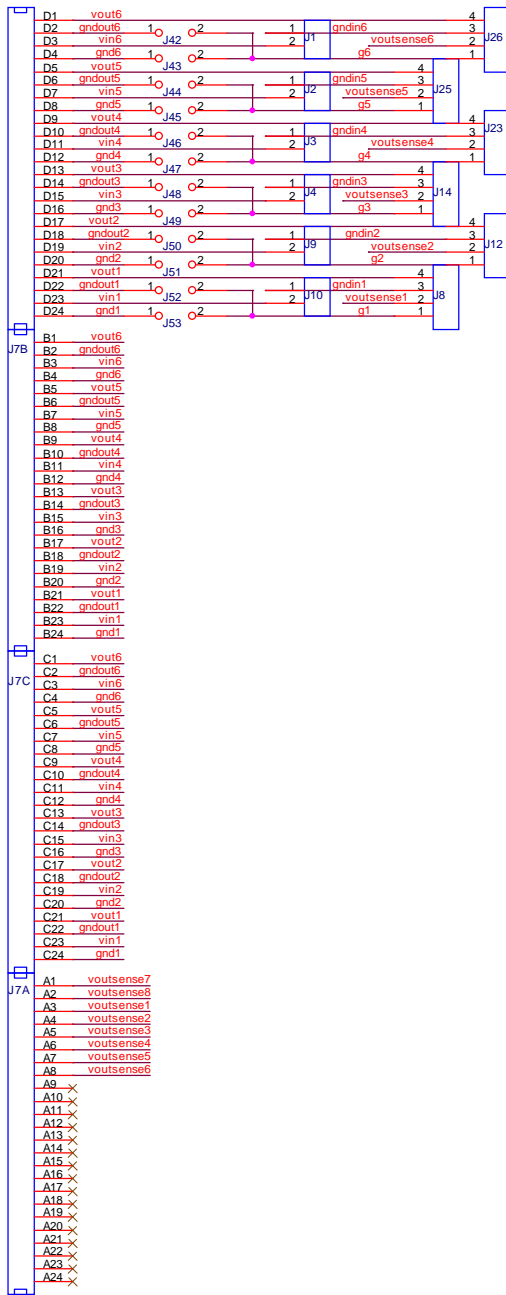

J7D

J6D

J5D

J70A

Title		ATLAS POWER PP2 Base	
Size	Document Number	Latorre Stefano	Rev 2
Date:	Monday, December 08, 2003	Sheet	4 of 4